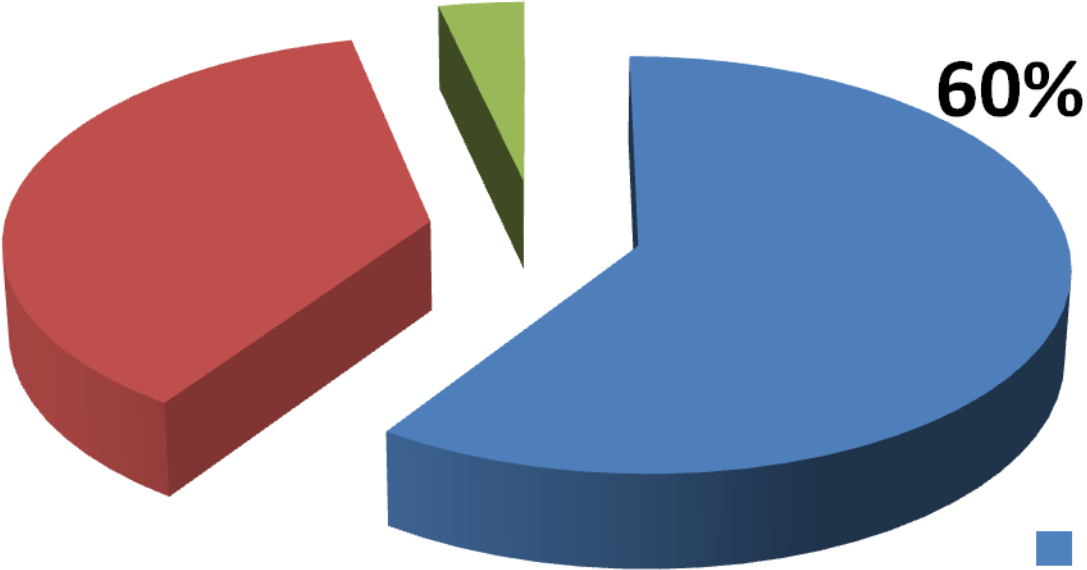

Philip Revell

Turnover

£250k

the bakery
dunbar

A stylized wheat stalk with a curved line extending from its base, positioned below the text 'the bakery'.

Turnover

- Wages etc.
- Ingredients
- Overheads/Energy

Supermarket

Turnover

£250k

Supermarket

Turnover